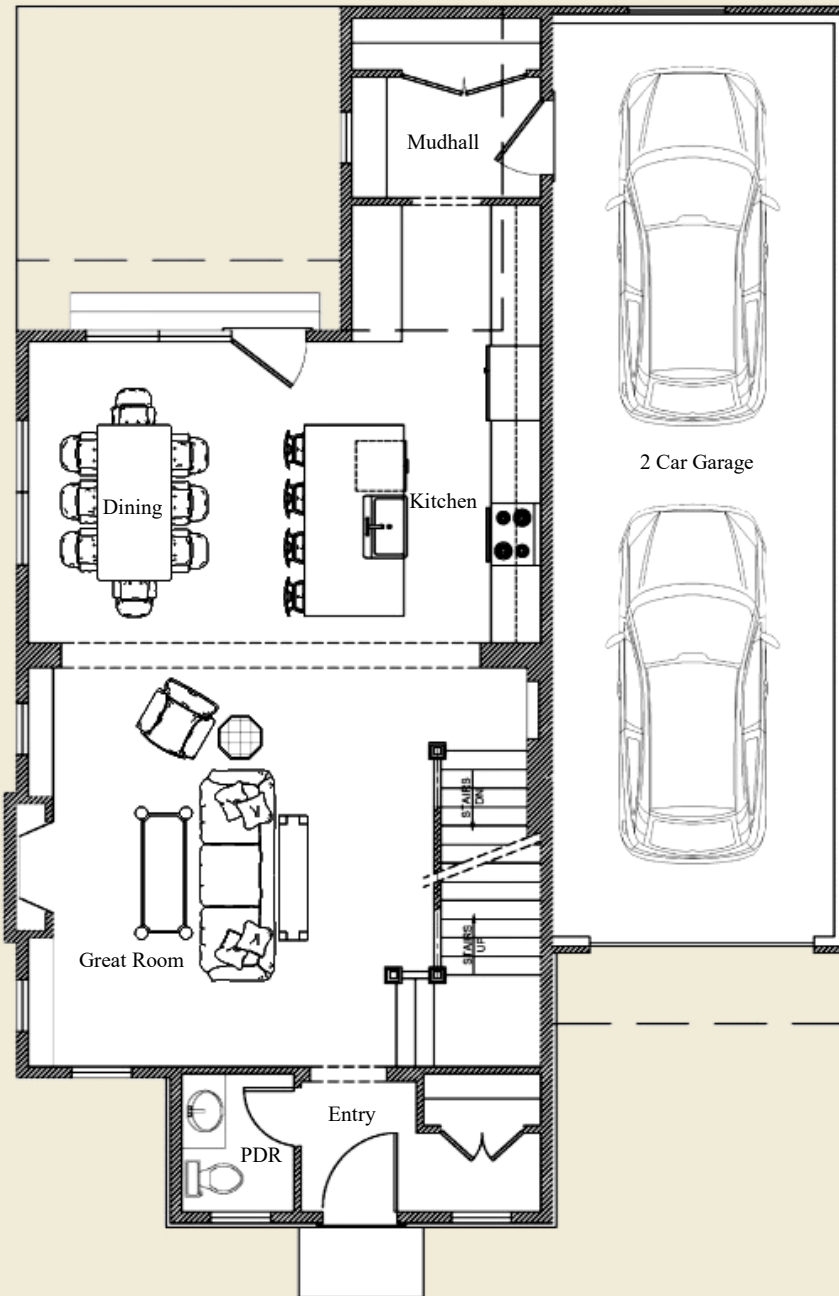

DOWNTON WALK

5 Downton Walk

# DOWNTON WALK

## First Floor

Finished Areas 923 Sq. Ft.

All dimensions are approximate within reasonable industry tolerances.