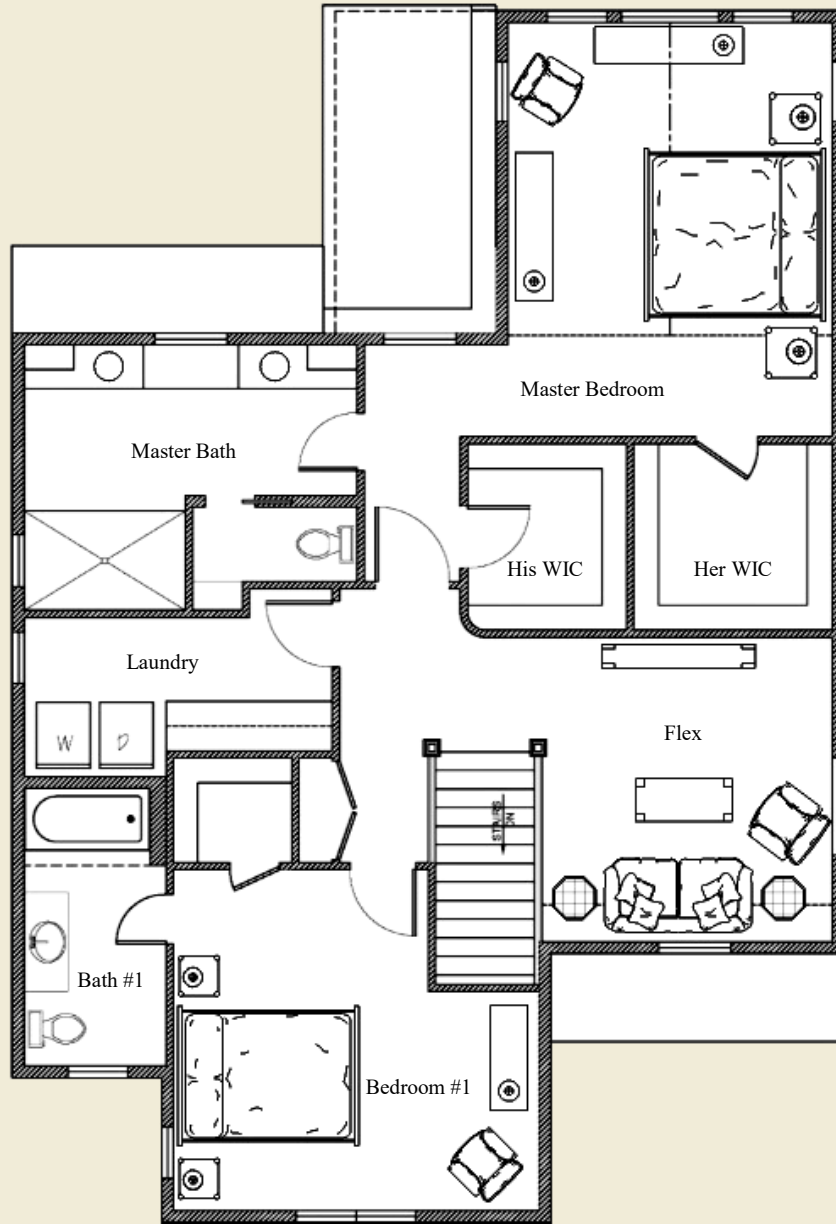

DOWNTON WALK

5 Downton Walk

# DOWNTON WALK

## First Floor

Finished Areas 923 Sq. Ft.

All dimensions are approximate within reasonable industry tolerances.