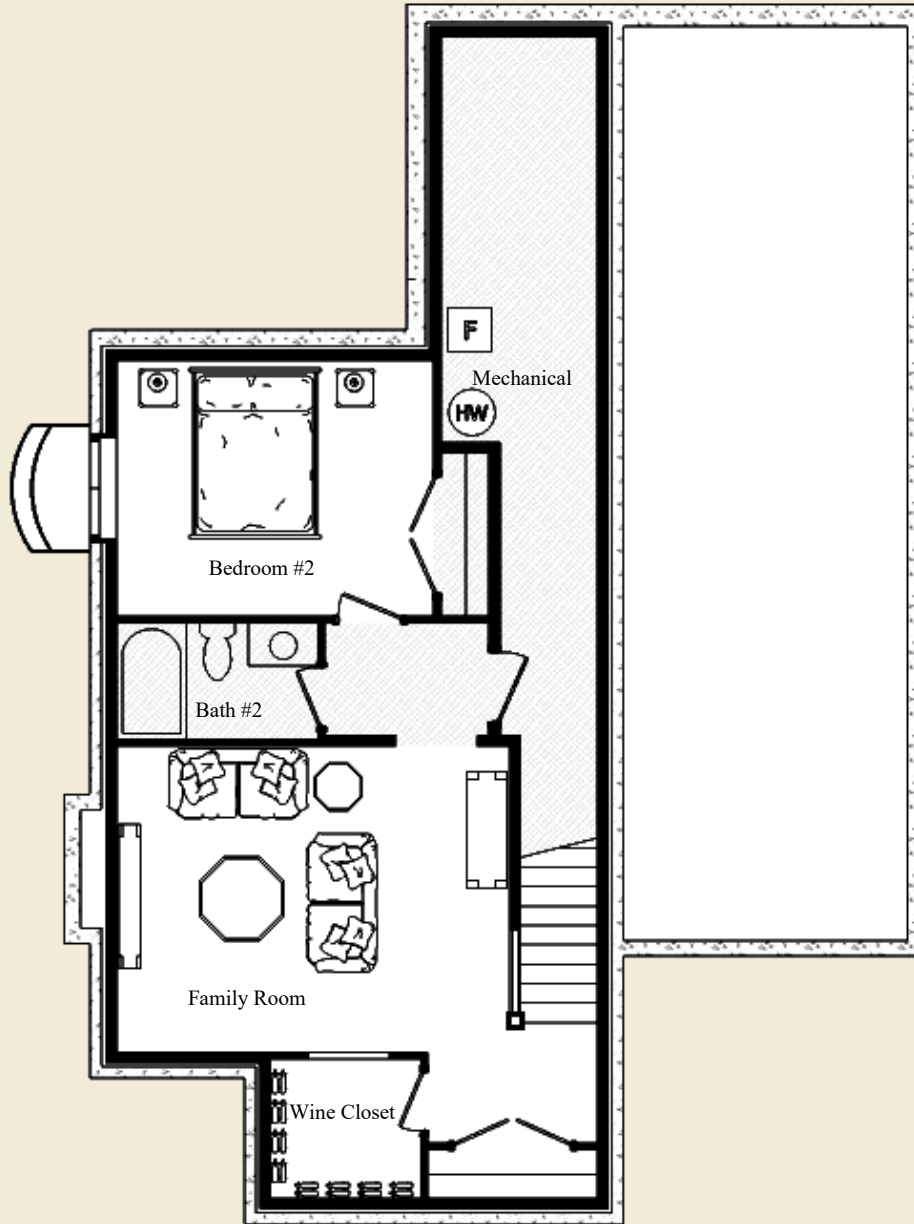

DOWNTON WALK

Optional Lower Level Finished Areas

Finished Areas   600 Sq. Ft.

All dimensions are approximate within
reasonable industry tolerances.